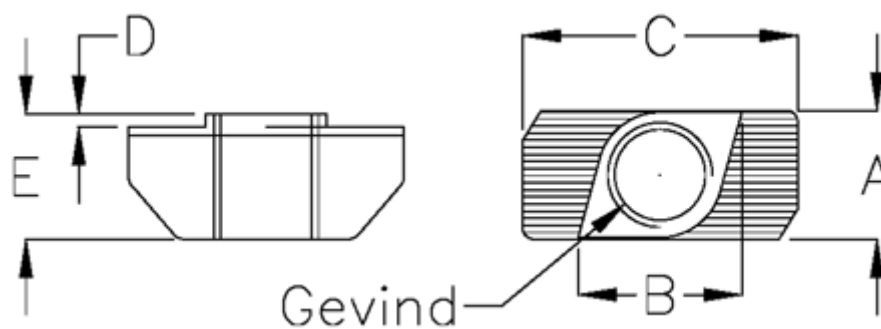

Data Sheet

Article number: 0581421030

Description: Hepco MCS 1-242-1030 T-Nut M5 (slot 10)
M5 (slot 10)

Measures

A	= 9.7
B	= 9.8
C	= 19.5
D	= 3.1
E	= 8.7
Thread	= M5
Weight (kg)	= 0.004